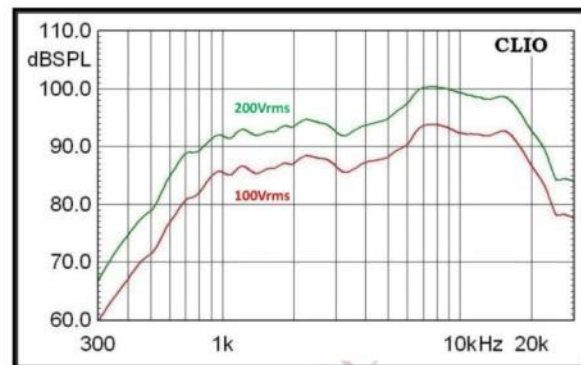

初步產品規格書

產品內容 Product Type	e-Speaker (Electrets Flexible Loudspeaker)	產品型號 Part No.	1014-001
備註欄 Remark			

測試項目 Test Item	規格 Specifications	測試條件 Test State
Practical Frequency Range	700Hz-23kHz	Max SPL (average over a bandwidth of one octave)-10dB
Mean Sound Pressure Level	Above 80dB averaged at 2k, 2.5k, 3.2k, and 4kHz	50cm, with 100Vrms input voltage
Power Consumption	Below 0.1W	At 1kHz with 100Vrms input voltage
Maximum Input Voltage	300Vrms	N/A
Remark: All tests are performed without cloth cover		
Approved by	Checked by	Issued by

WARNING:

DANGER:
CAUTION THE HIGH VOLTAGE AS THE DEVICE IS OPERATED