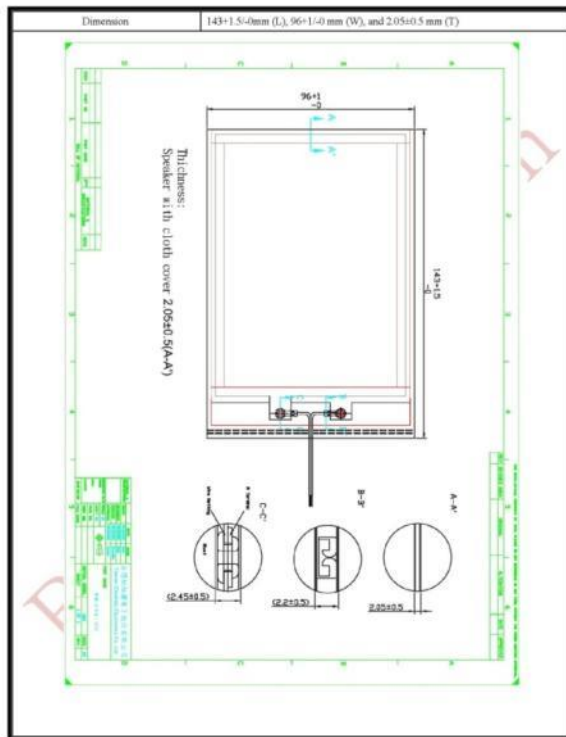

初步產品規格書

產品內容 Product Type	e-Speaker (Electrets Flexible Loudspeaker)	產品型號 Part No.	1014-001
備註欄 Remark			

測試項目 Test Item	規格 Specifications	測試條件 Test State
Practical Frequency Range	700Hz-23kHz	Max SPL (average over a bandwidth of one octave)-10dB
Mean Sound Pressure Level	Above 80dB averaged at 2k, 2.5k, 3.2k, and 4kHz	50cm, with 100Vrms input voltage
Power Consumption	Below 0.1W	At 1kHz with 100Vrms input voltage
Maximum Input Voltage	300Vrms	N/A
Remark: All tests are performed without cloth cover		
Approved by	Checked by	Issued by

WARNING:

DANGER:
CAUTION THE HIGH VOLTAGE AS THE DEVICE IS OPERATED